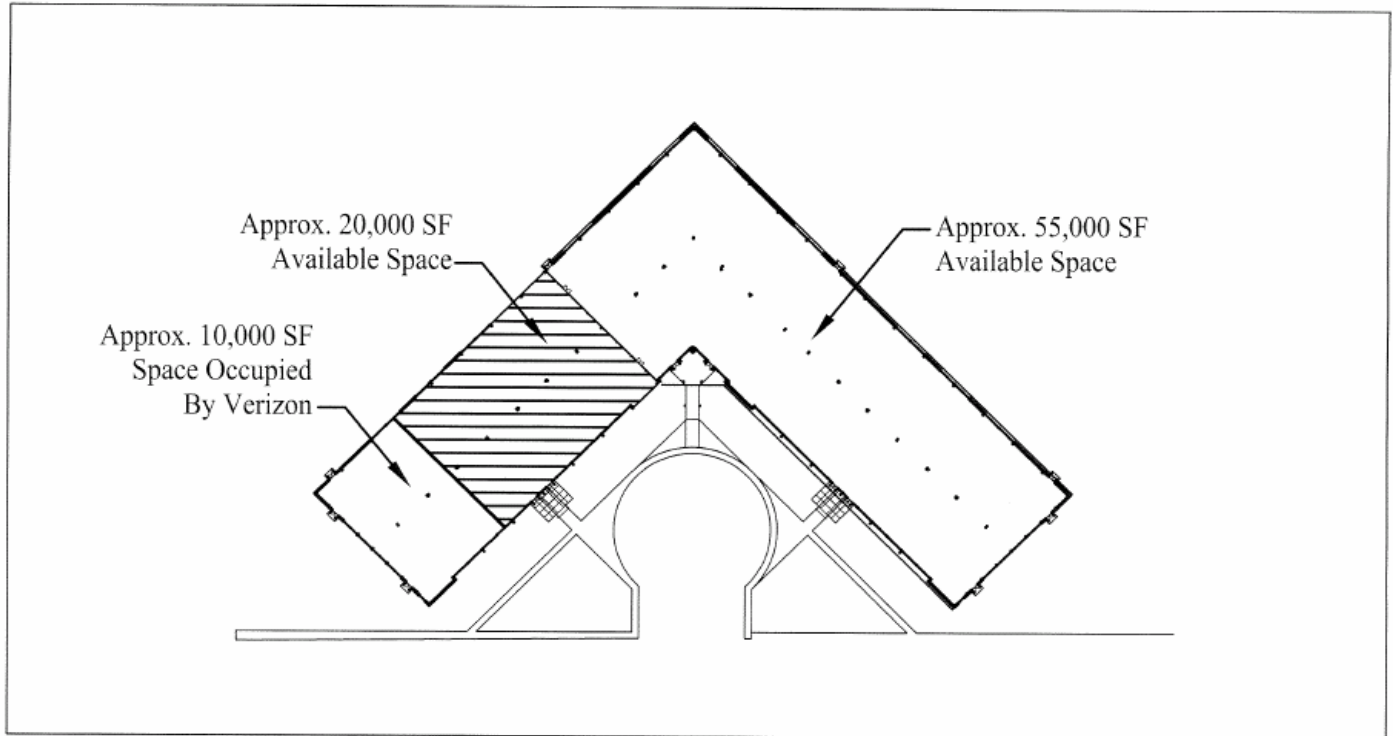

Lonesome Pine Technology Center Wise, Virginia

Location: Lonesome Pine Regional Business & Technology Park, Wise, VA

Size: 75,000 sq.ft. available (20,000 first wing and 55,000 second wing) Anchor Tenant:: Verizon Welcome Center

Dimensions: 125' X 250'

Acreage: 17.5 Acres

Parking: 154 Spaces Expandable

Construction Date: August 2002 & May 2004

Construction Type:

Exterior: Clad with brick and glass.

Interior: Eave heights on front of building are 13'.

Eave heights on back of building are 19'.

Lease Rate: Dependent on number of full-time jobs created, rate of pay and company investment.

Lonesome Pine Technology Center Wise, VA

Floor Plan

Utilities:

Electric: Old Dominion Power
12KV 3-Phase Service